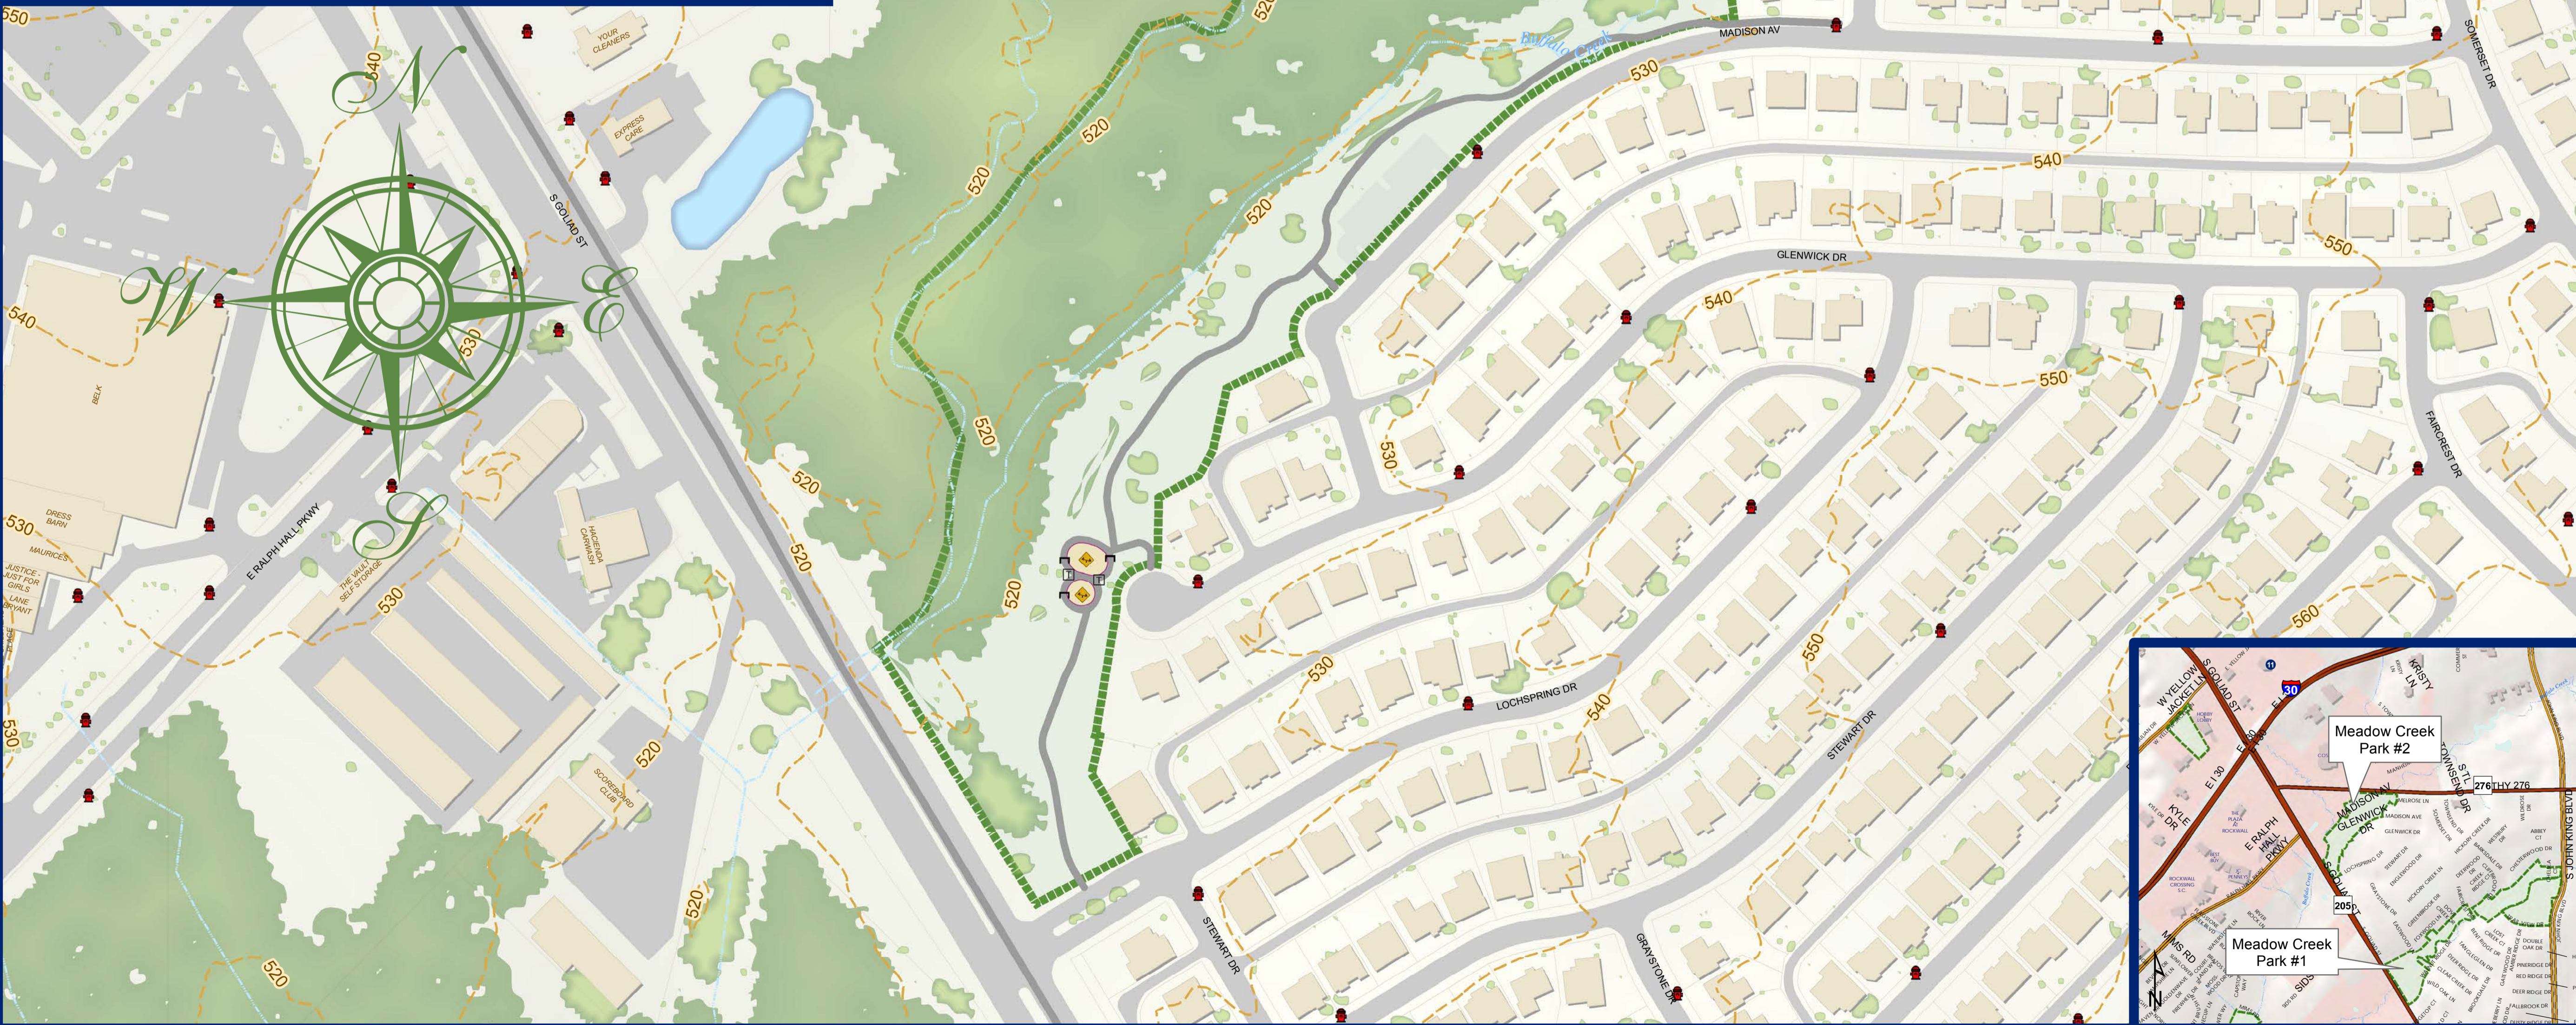

Legend

- Trash Cans
- Benches
- Playgrounds
- Fire Hydrants
- Trails
- Streams
- Contours (10ft)
- Parkland
- Fall Zones
- Trees
- Parcels