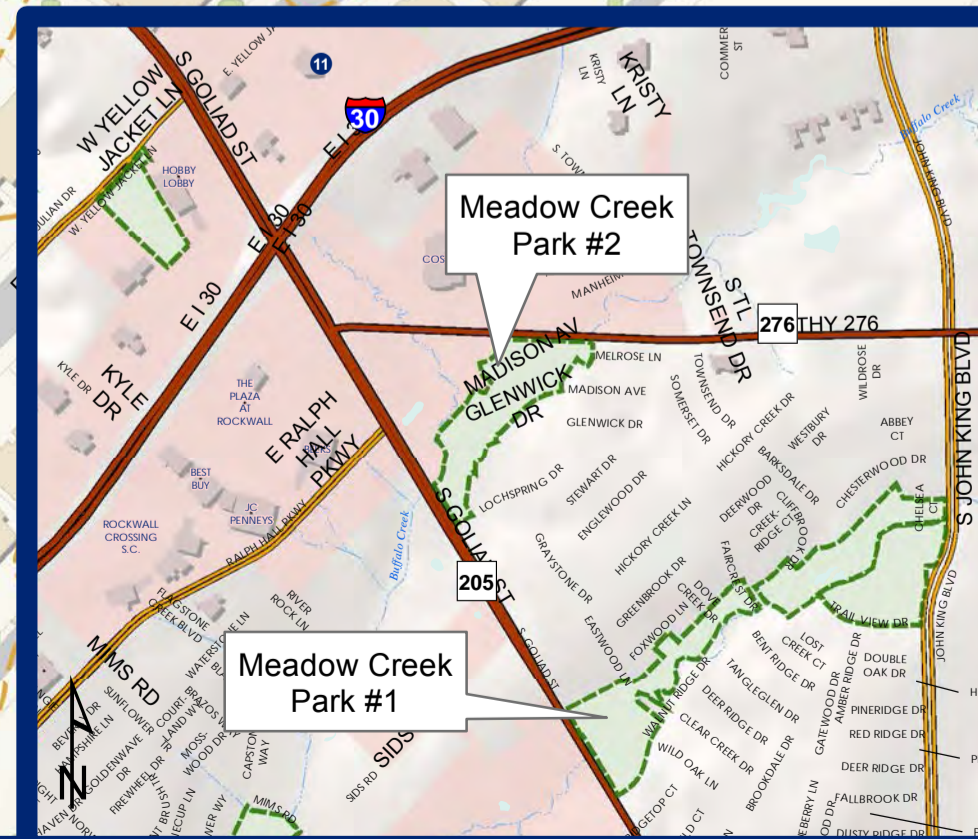

Legend

- Trash Cans
- Benches
- Playgrounds
- Fire Hydrants
- Trails
- Streams
- Contours (10ft)
- Parkland
- Fall Zones
- Trees
- Parcels